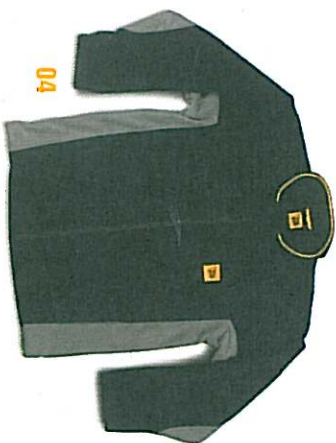

Reversible
Pull cord at base
of bodywarmer

01

02

04

- 01 Reversible Bodywarmer**
Meats EK471 standard level 2) Deep fill lining for warmth.
S - 880/00437
M - 880/00438
L - 880/00439
XL - 880/00440
KKL - 880/00441
- 02 Performance Overalls (reg)**
High quality Polyester/Cotton (65% Polyester, 35% Cotton). Suitable for both industrial and domestic wash conditions. Fabric produced under Oeko-Tec standard. Action back for ease of movement and flexibility.
38" - 880/00505
40" - 880/00506
42" - 880/00507
44" - 880/00508
46" - 880/00509
48" - 880/00510
50" - 880/00511
52" - 880/00512

- 03 Performance Overalls (fall)**
Description as item 02.
38" - 880/00557
40" - 880/00558
42" - 880/00559
44" - 880/00560
46" - 880/00561
48" - 880/00562
50" - 880/00563
52" - 880/00564

- 04 Performance fleece**
Breathable PU membrane 100% Poly Wind Stopper fleece.
S - 880/00442
M - 880/00443
L - 880/00444
XL - 880/00445
KKL - 880/00446

Waterproof
500Dnm
Pull cord at
base of fleece